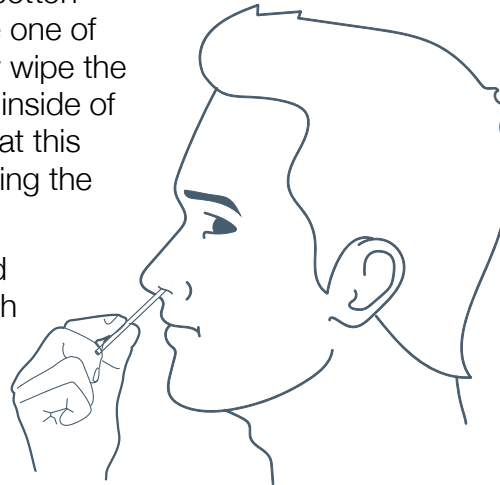

# How to take a nose swab

## Take the the nose swab

Please wash your hands carefully before you start.

**A.** Pull out the second swab from the packet.

**B.** Place the tip of the cotton bud gently **JUST** inside one of your nostrils and gently wipe the cotton bud around the inside of your nose. Please repeat this for your other nostril using the same swab.

No force is needed and you do not have to push far into your nostril.

**C.** As before, place the swab into the same collection tube (with the other swab) and break off the plastic end. Replace the lid on the collection tube.